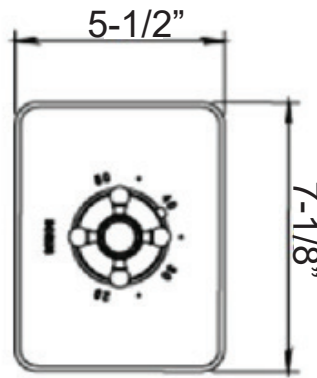

HORUS

ST GERMAIN THERMOSTATIC TRIM

- 3/4" Thermostatic Trim with service stops
- Safety Stop at 37° C
- Rough in Required: 100.92.591BT

STANDARD FINISHES

SPECIALTY FINISHES

GLOSSY FINISHES

MATTE FINISHES