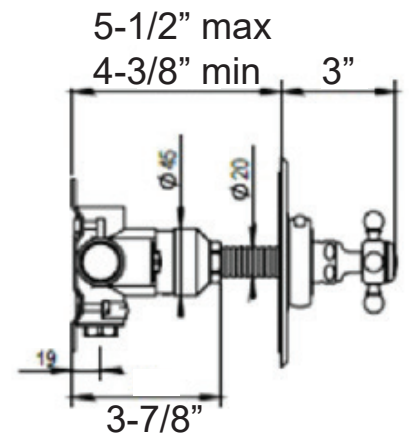

HORUS

ST GERMAIN THERMOSTATIC TRIM

- 3/4" Thermostatic Trim with service stops
- Safety Stop at 37° C
- Rough in Required: 100.92.591BT

STANDARD FINISHES

SPECIALTY FINISHES

GLOSSY FINISHES

MATTE FINISHES