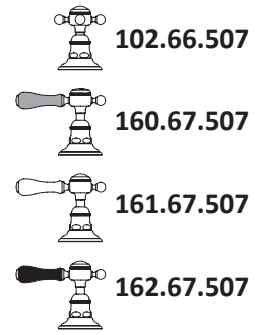

HORUS

ST GERMAIN THERMOSTATIC TRIM

- 3/4" Thermostatic Trim with service stops
- Safety Stop at 37° C
- Rough in Required: 100.92.591BT

STANDARD FINISHES

SPECIALTY FINISHES

GLOSSY FINISHES

MATTE FINISHES