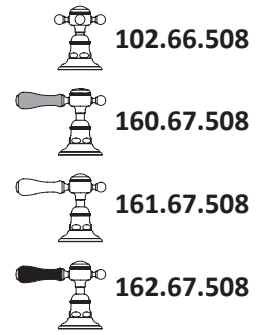

HORUS

ST GERMAIN THERMOSTATIC TRIM

102.66.508

160.67.508

- 3/4" Thermostatic Trim with service stops
- With Integrated Diverter
- Safety Stop at 37° C
- Rough in Required: 100.92.593BT

STANDARD FINISHES

SPECIALTY FINISHES