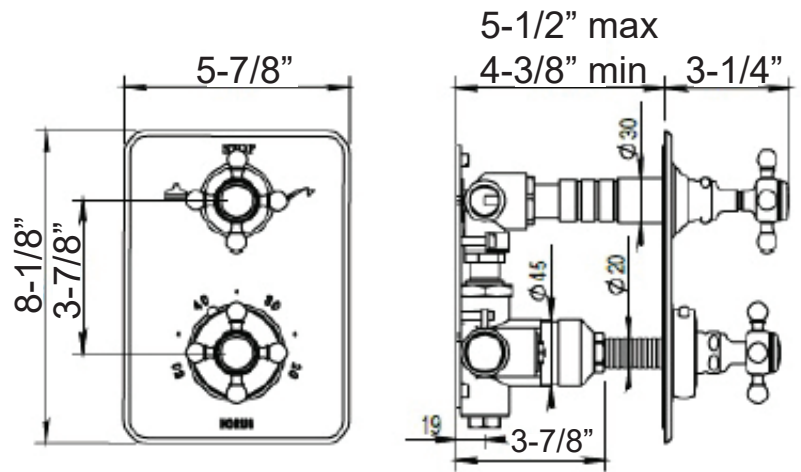

HORUS

ST GERMAIN THERMOSTATIC TRIM

102.66.508

160.67.508

- 3/4" Thermostatic Trim with service stops
- With Integrated Diverter
- Safety Stop at 37° C
- Rough in Required: 100.92.593BT

STANDARD FINISHES

SPECIALTY FINISHES