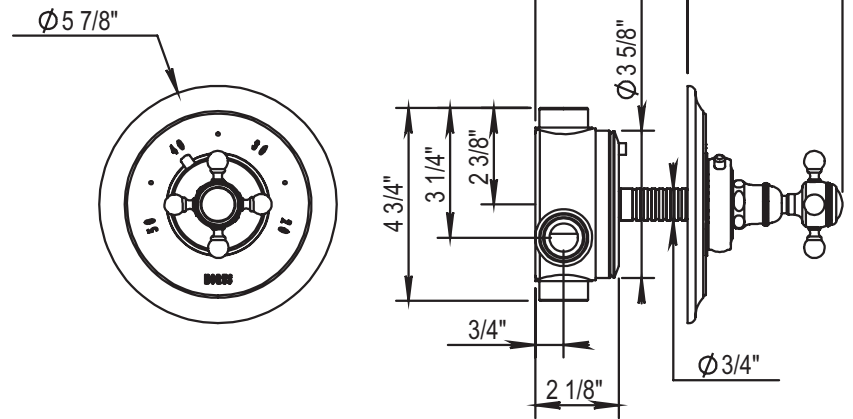

HORUS

ST GERMAIN THERMOSTATIC TRIM

102.66.521

160.67.521

161.67.521

162.67.521

- 3/4" Thermostatic Trim with service stops
- Rough in Required: 100.92.524BT or 100.92.591BT

STANDARD FINISHES