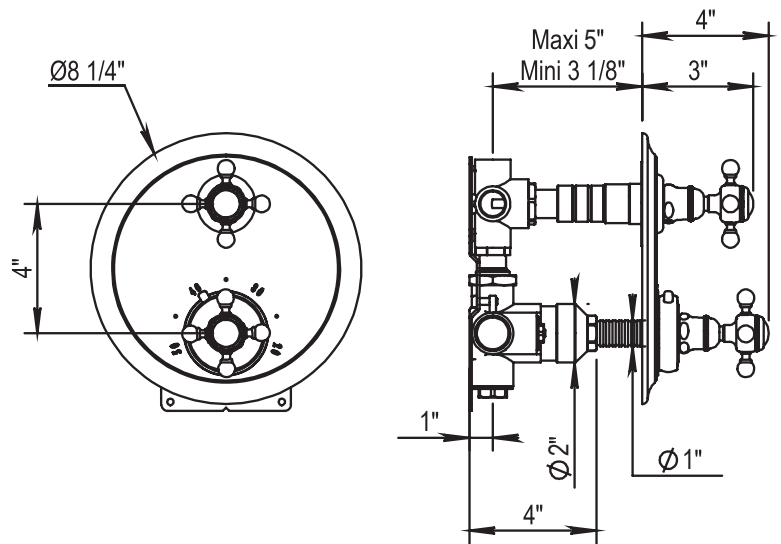

## ST GERMAIN THERMOSTATIC TRIM

102.66.529

160.67.529

- 3/4" Thermostatic Trim with service stops
- With Integrated 3 way Diverter
- Safety Stop at 37° C
- Rough in Required: 100.92.599BT