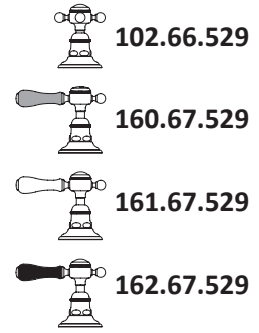

# HORUS

## ST GERMAIN THERMOSTATIC TRIM

102.66.529

160.67.529

- 3/4" Thermostatic Trim with service stops
- With Integrated 3 way Diverter
- Safety Stop at 37° C
- Rough in Required: 100.92.599BT