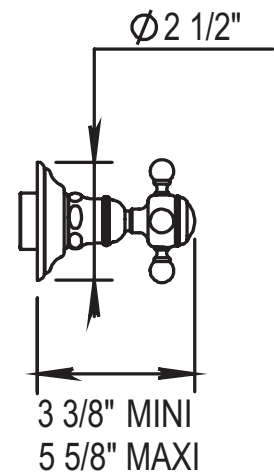

STANDARD FINISHES

PC Chrome

PN Polished Nickel

BN Brushed Nickel

SPECIALTY FINISHES

GLOSSY FINISHES

GB Golden Brass

PS Polished Silver

PG Polished Gold

UB Unlacquered Brass

MATTE FINISHES

AB Antique Brass

CB Cannon Bronze

AS Antique Silver

MG Matte Gold