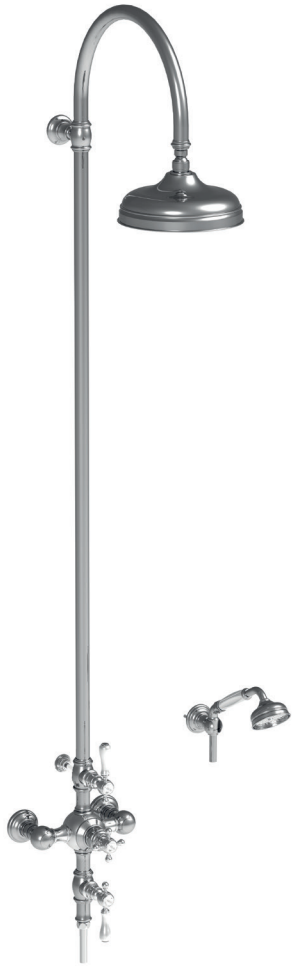

HORUS

ST GERMAIN EXPOSED THERMOSTATIC SHOWER

- Thermostatic Cartridge: HOP92.788BT
- Volume Control Cartridge: HOP92.553BT

STANDARD FINISHES

SPECIALTY FINISHES

GLOSSY FINISHES

MATTE FINISHES