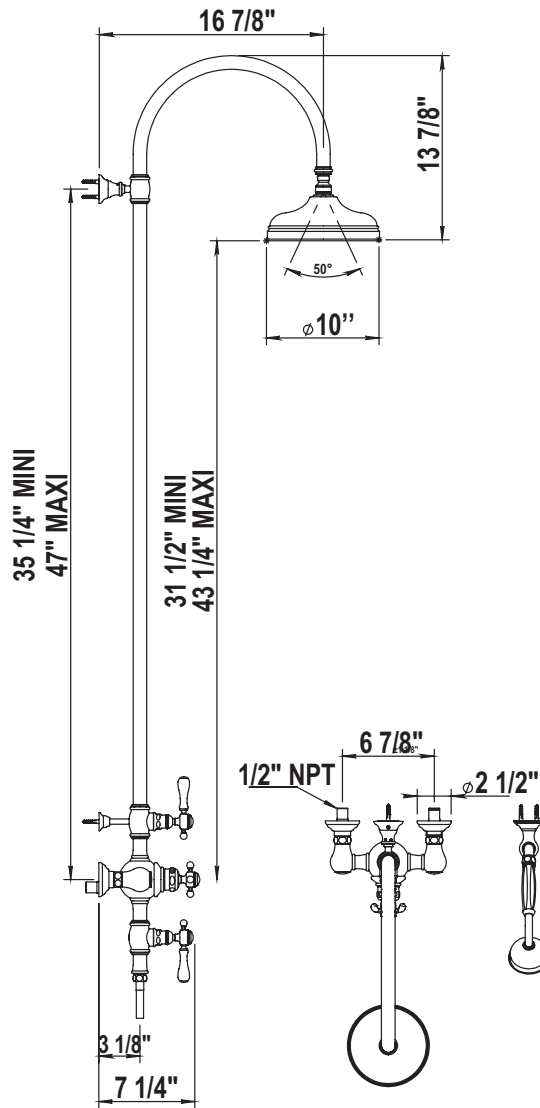

HORUS

ST GERMAIN EXPOSED THERMOSTATIC SHOWER

- Thermostatic Cartridge: HOP92.788BT
- Volume Control Cartridge: HOP92.553BT

STANDARD FINISHES

SPECIALTY FINISHES

GLOSSY FINISHES

MATTE FINISHES