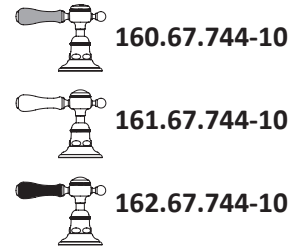

HORUS

ST GERMAIN EXPOSED THERMOSTATIC SHOWER

- Thermostatic Cartridge: HOP92.788BT
- Volume Control Cartridge: HOP92.553BT

STANDARD FINISHES

SPECIALTY FINISHES

GLOSSY FINISHES

MATTE FINISHES