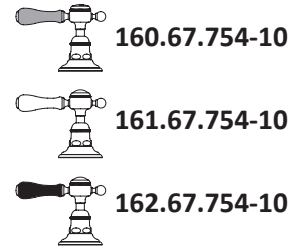

## ST GERMAIN EXPOSED THERMOSTATIC SHOWER

- Thermostatic Cartridge: HOP92.788BT
- Volume Control Cartridge: HOP92.553BT