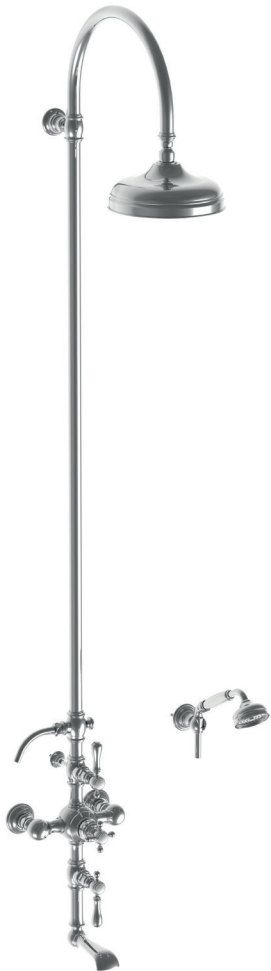

# HORUS

## ST GERMAIN EXPOSED THERMOSTATIC SHOWER

- Thermostatic Cartridge: HOP92.788BT
- Volume Control Cartridge: HOP92.553BT

### STANDARD FINISHES