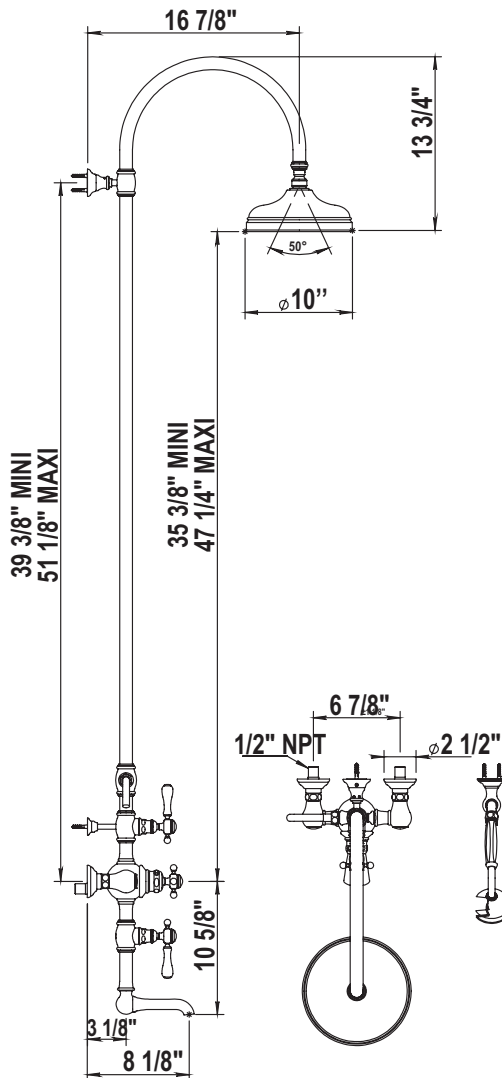

## ST GERMAIN EXPOSED THERMOSTATIC SHOWER

- Thermostatic Cartridge: HOP92.788BT
- Volume Control Cartridge: HOP92.553BT