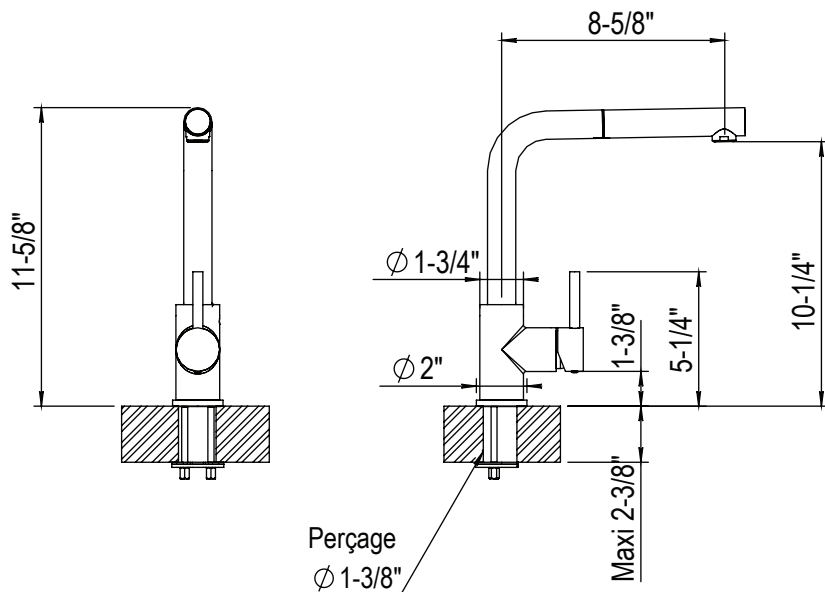

HORUS

KITCHEN KITCHEN MIXER WITH SWIVEL SPOUT

102.81.723

- Cartridge: HOP7180BT

SPECIALTY PVD FINISHES

COP Pink Copper

SS Stainless Steel

BG Brushed Gold