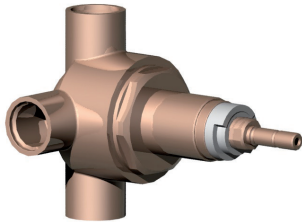

## 1/2" TWO WAY DIVERTER WITH NO SHARED PORT

100.92.030BT

### FEATURES

- 4 Way concealed Diverter
- 2 Inlets / 2 Outlets
- Must Order Volume Control Trim