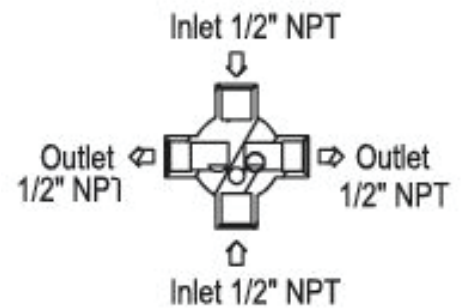

## 1/2" TWO WAY DIVERTER WITH NO SHARED PORT

100.92.030BT

### FEATURES

- 4 Way concealed Diverter
- 2 Inlets / 2 Outlets
- Must Order Volume Control Trim