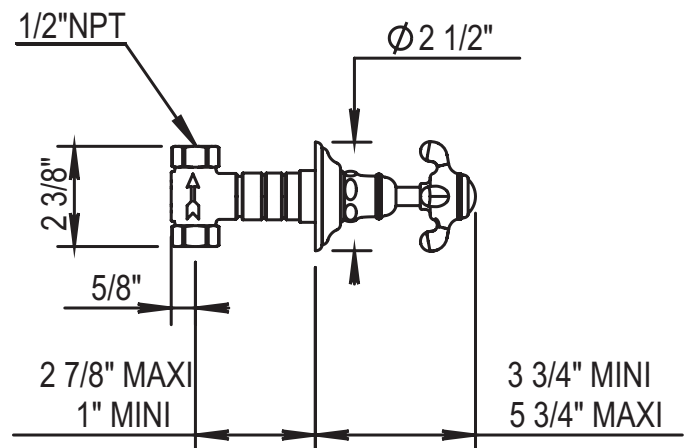

HORUS

1/2" VOLUME CONTROL ROUGH

100.92.046BT

FEATURES

- Closing Clockwise
- Unfinished Brass
- ¼-Turn Ceramic Disc
- Flow Rate: 12 GPM @ 45 PSI
- Must Order Volume Control Trim
- Cartridge: HOP92.026BT

STANDARD FINISHES