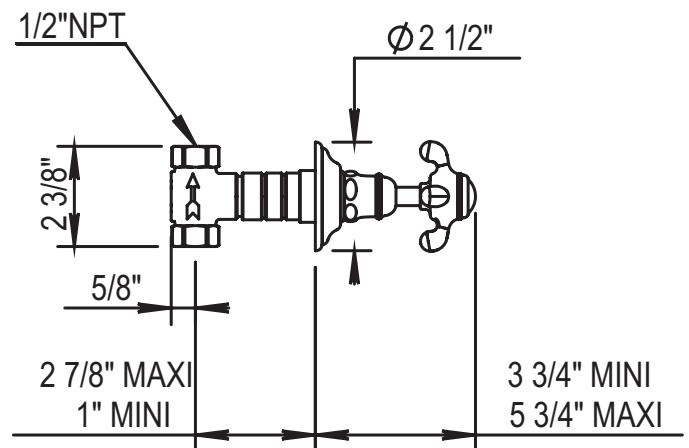

## 3/4" VOLUME CONTROL ROUGH

100.92.047BT

### FEATURES

- Closing Clockwise
- Unfinished Brass
- ¼-Turn Ceramic Disc
- Flow Rate: 16 GPM @ 45 PSI
- Must Order Volume Control Trim
- Cartridge: HOP92.027BT