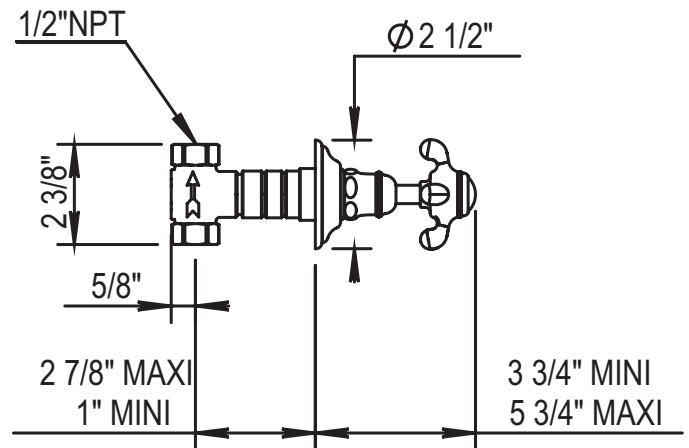

HORUS

3/4" VOLUME CONTROL ROUGH

100.92.049BT

FEATURES

- Closing Counter Clockwise
- Unfinished Brass
- ¼-Turn Ceramic Disc
- Flow Rate: 16 GPM @ 45 PSI
- Must Order Volume Control Trim
- Cartridge: HOP92.127BT