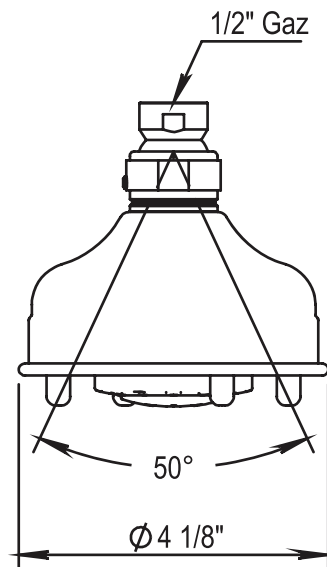

HORUS

SHOWER COMPONENTS 4.5" SHOWER HEAD

100.92.435

- 50° Rotating Ball-Joint
- Anti-Calcium Showerhead

STANDARD FINISHES

SPECIALTY FINISHES

GLOSSY FINISHES

MATTE FINISHES