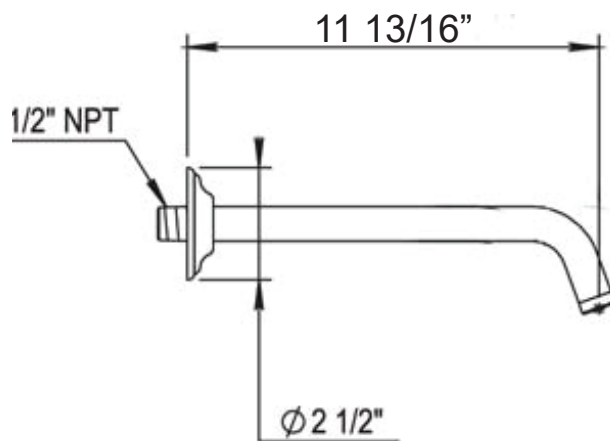

HORUS

SHOWER COMPONENTS ANGLED SHOWER ARM

100.92.507

STANDARD FINISHES

SPECIALTY FINISHES

GLOSSY FINISHES

MATTE FINISHES