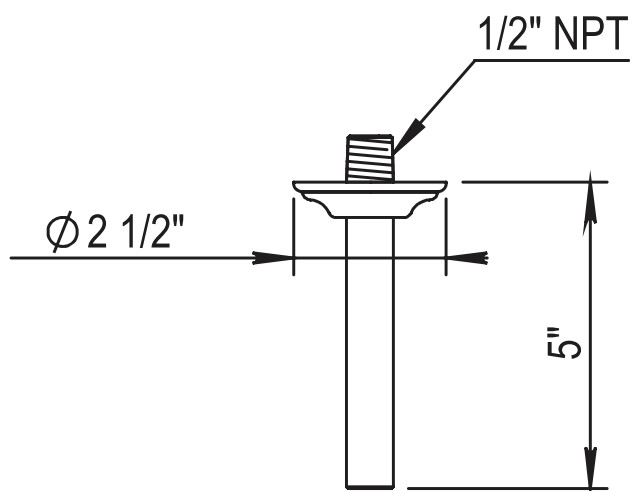

HORUS

SHOWER COMPONENTS CEILING ARM

100.92.540

STANDARD FINISHES

SPECIALTY FINISHES

GLOSSY FINISHES

MATTE FINISHES