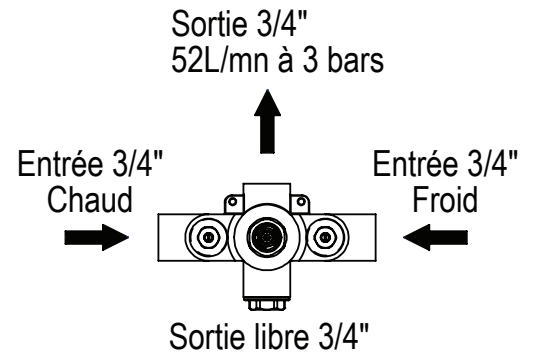

## 3/4" THERMOSTATIC ROUGH

100.92.591BT

### FEATURES

- 3/4" NPT Inlets
  - 3/4" NPT Outlets
  - Safety Stop @ 37 °C (99 Fahrenheit)
  - 14 GPM @ 45 PSI
  - 1 Outlet Plug Supplied
  - Integrated Service Stops
- Cartridge: HOPB00.6077BT  
If manufactured prior to 2017: HOP6312BT