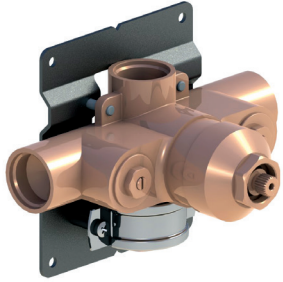

## 3/4" THERMOSTATIC ROUGH

100.92.591BT

### FEATURES

- 3/4" NPT Inlets
  - 3/4" NPT Outlets
  - Safety Stop @ 37 °C (99 Fahrenheit)
  - 14 GPM @ 45 PSI
  - 1 Outlet Plug Supplied
  - Integrated Service Stops
- Cartridge: HOPB00.6077BT  
If manufactured prior to 2017: HOP6312BT