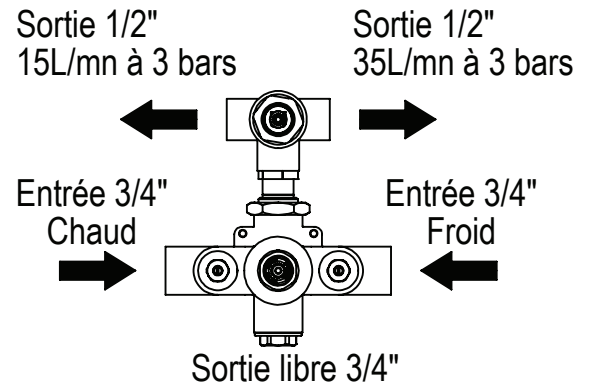

## 3/4" THERMOSTATIC ROUGH

100.92.593BT

### FEATURES

- 3/4" NPT Inlets
- 3/4" NPT Outlets
- Safety Stop @ 37 °C (99 Fahrenheit)
- 14 GPM @ 45 PSI
- 1 Outlet Plug Supplied
- Single Function 2 Way Diverter
- Integrated Service Stops
- Cartridge: HOP6312BT