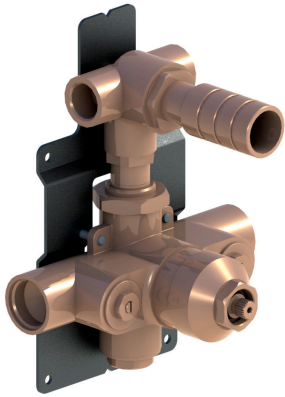

# HORUS

## 3/4" THERMOSTATIC ROUGH

100.92.593BT

### FEATURES

- 3/4" NPT Inlets
- 3/4" NPT Outlets
- Safety Stop @ 37 °C (99 Fahrenheit)
- 14 GPM @ 45 PSI
- 1 Outlet Plug Supplied
- Single Function 2 Way Diverter
- Integrated Service Stops
- Cartridge: HOP6312BT