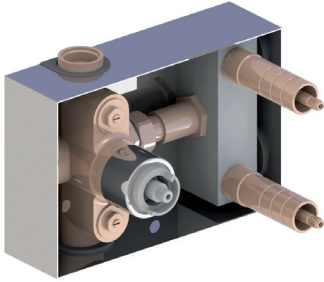

HORUS

3/4" THERMOSTATIC ROUGH

100.92.597BT

FEATURES

- 3/4" NPT Inlets
- 2X 1/2" NPT Outlets
- Safety Stop @ 37 °C (99 Fahrenheit)
- 14 GPM @ 45 PSI
- 1 Outlet Plug Supplied
- Integrated Service Stops for each outlet
- Cartridge: HOP6312BT