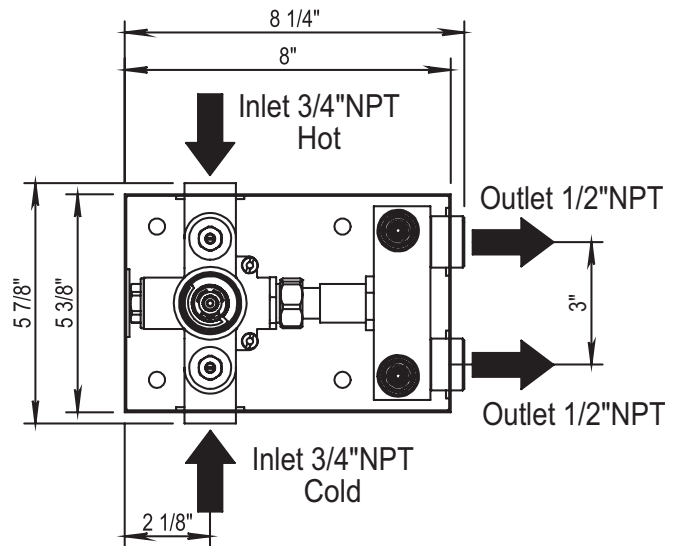

HORUS

3/4" THERMOSTATIC ROUGH

100.92.597BT

FEATURES

- 3/4" NPT Inlets
- 2X 1/2" NPT Outlets
- Safety Stop @ 37 °C (99 Fahrenheit)
- 14 GPM @ 45 PSI
- 1 Outlet Plug Supplied
- Integrated Service Stops for each outlet
- Cartridge: HOP6312BT