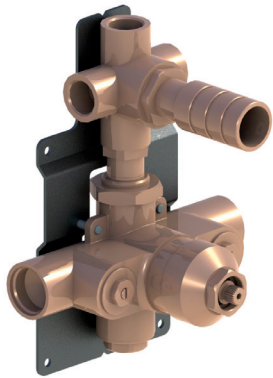

HORUS

3/4" THERMOSTATIC ROUGH

100.92.599BT

FEATURES

- 3/4" NPT Inlets
 - 3/4" NPT Outlets
 - Safety Stop @ 37 °C (99 Fahrenheit)
 - 14 GPM @ 45 PSI
 - 1 Outlet Plug Supplied
 - Single Function 3 Way Diverter
 - Integrated Service Stops
-
- Cartridge: HOPB00.6077BT
- If manufactured prior to 2017: HOP6312BT