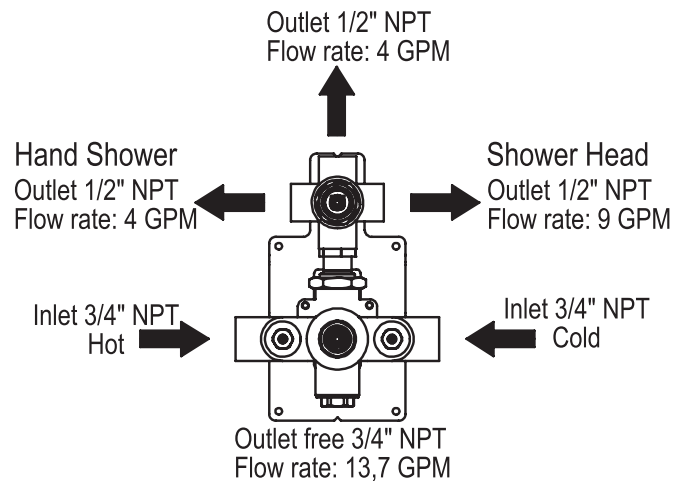

HORUS

3/4" THERMOSTATIC ROUGH

100.92.599BT

FEATURES

- 3/4" NPT Inlets
 - 3/4" NPT Outlets
 - Safety Stop @ 37 °C (99 Fahrenheit)
 - 14 GPM @ 45 PSI
 - 1 Outlet Plug Supplied
 - Single Function 3 Way Diverter
 - Integrated Service Stops
-
- Cartridge: HOPB00.6077BT
- If manufactured prior to 2017: HOP6312BT