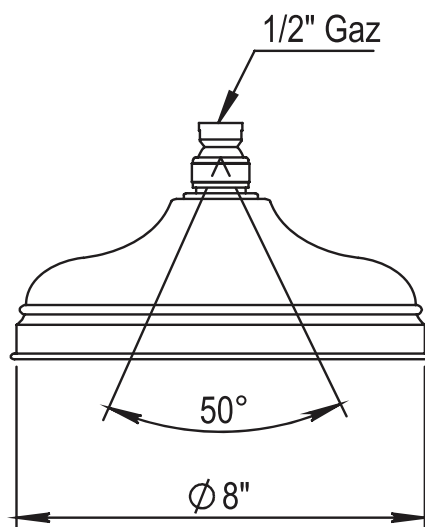

HORUS

SHOWER COMPONENTS 8" SHOWER HEAD

100.92.925

- 50° Rotating Ball-Joint
- Anti-Calcium Showerhead

STANDARD FINISHES

SPECIALTY FINISHES

GLOSSY FINISHES

MATTE FINISHES