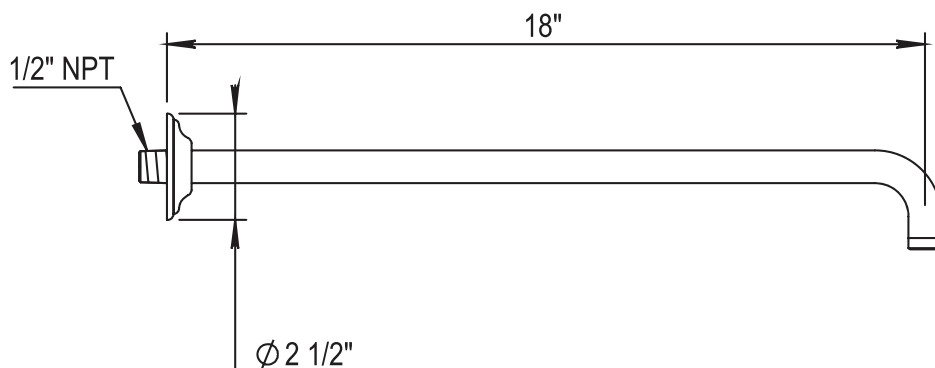

HORUS

SHOWER COMPONENTS WALL ARM

100.92.926

STANDARD FINISHES

SPECIALTY FINISHES

GLOSSY FINISHES

MATTE FINISHES