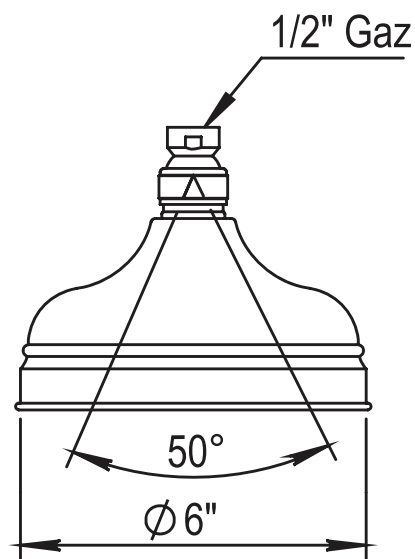

HORUS

SHOWER COMPONENTS 6" SHOWER HEAD

100.92.945

- 50° Rotating Ball-Joint
- Anti-Calcium Showerhead

STANDARD FINISHES

SPECIALTY FINISHES

GLOSSY FINISHES

MATTE FINISHES