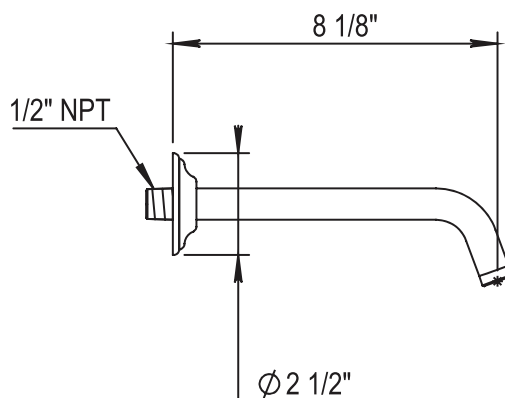

HORUS

SHOWER COMPONENTS 45° SHOWER ARM

102.92.960

STANDARD FINISHES

SPECIALTY FINISHES

GLOSSY FINISHES

MATTE FINISHES