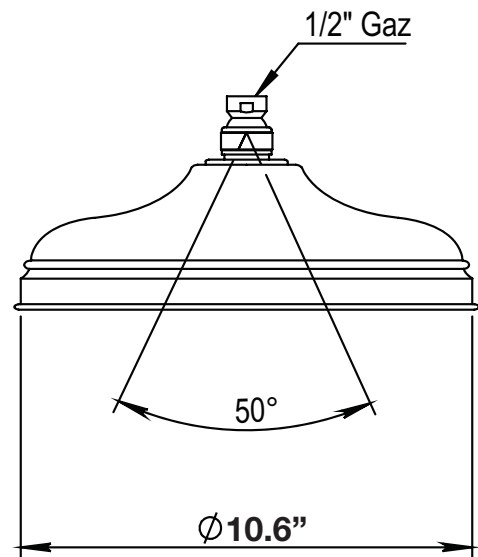

HORUS

SHOWER COMPONENTS 10" SHOWER HEAD

B006976

- 50° Rotating Ball-Joint
- Anti-Calcium Showerhead

STANDARD FINISHES

SPECIALTY FINISHES

GLOSSY FINISHES

MATTE FINISHES