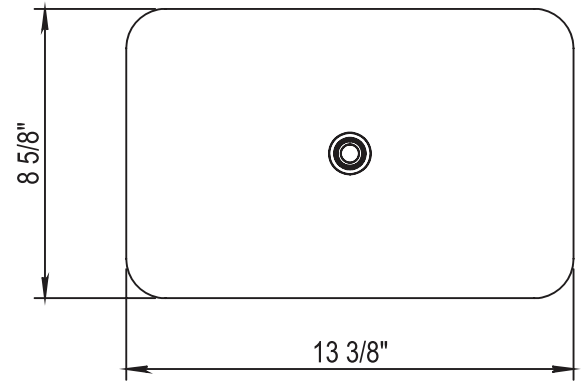

HORUS

SHOWER COMPONENTS 9 X 13" PICOT SHOWER HEAD

B06409

STANDARD FINISHES

PC Chrome