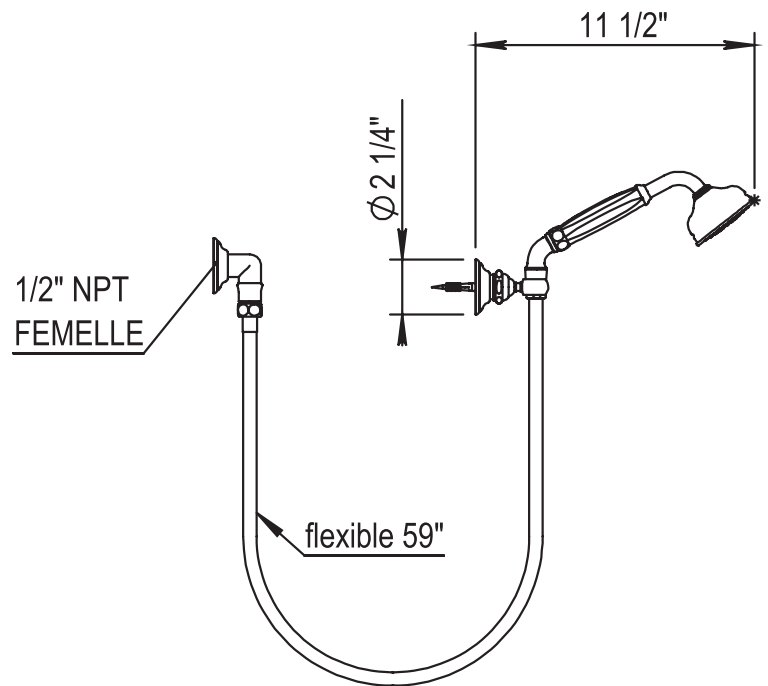

HORUS

SHOWER VINTAGE HANDSHOWER & FIXED HOLDER

102.01.589

STANDARD FINISHES

SPECIALTY FINISHES

GLOSSY FINISHES

MATTE FINISHES