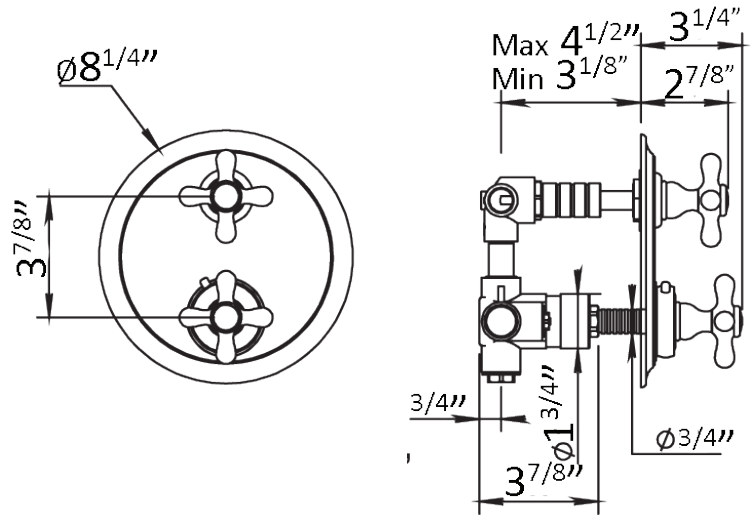

HORUS

MONROE THERMOSTATIC TRIM

100.04.502

- 3/4" Thermostatic Trim
- Single Function 2 way Diverter
- With Service Stops
- Safety Stop at 37°C
- Rough-in Required: 100.92.593BT

STANDARD FINISHES

SPECIALTY FINISHES