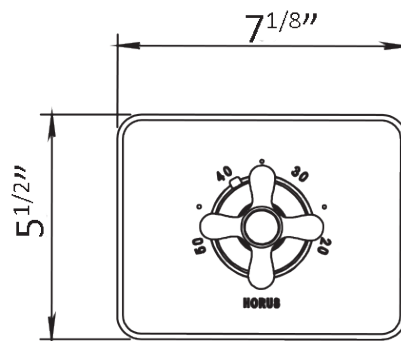

HORUS

MONROE THERMOSTATIC TRIM

100.04.507

- 3/4" Thermostatic Trim
- With Service Stops
- Solid Brass
- Rough-in Required: 100.92.591BT

STANDARD FINISHES

SPECIALTY FINISHES

GLOSSY FINISHES

MATTE FINISHES