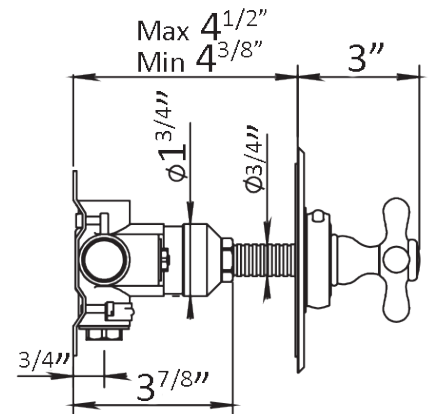

HORUS

MONROE THERMOSTATIC TRIM

100.04.507

- 3/4" Thermostatic Trim
- With Service Stops
- Solid Brass
- Rough-in Required: 100.92.591BT

STANDARD FINISHES

SPECIALTY FINISHES

GLOSSY FINISHES

MATTE FINISHES