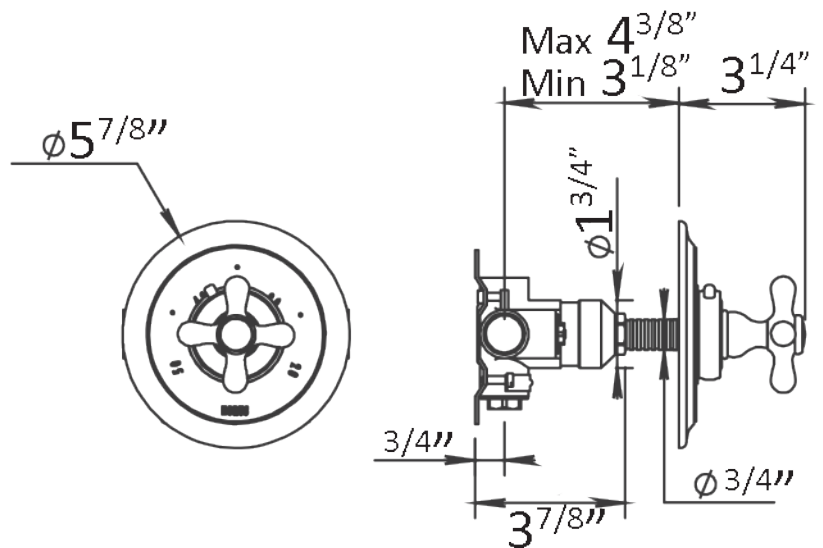

## MONROE THERMOSTATIC TRIM

100.04.521

- 3/4" Thermostatic Trim
- With Service Stops
- Solid Brass
- Rough-in Required: 100.92.591BT