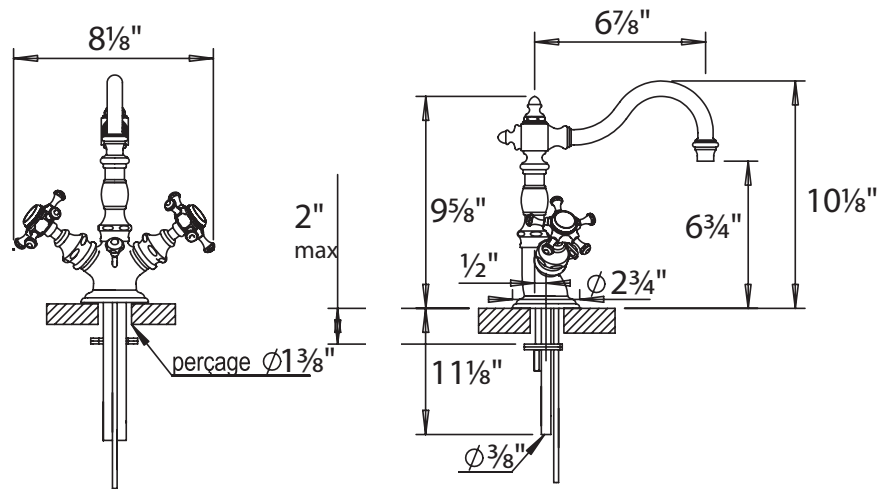

HORUS

ANTHEA SINGLE HOLE BASIN MIXER

100.06.208

- Cartridge: 2x HOP92.118BT.R

STANDARD FINISHES

SPECIALTY FINISHES

GLOSSY FINISHES

MATTE FINISHES