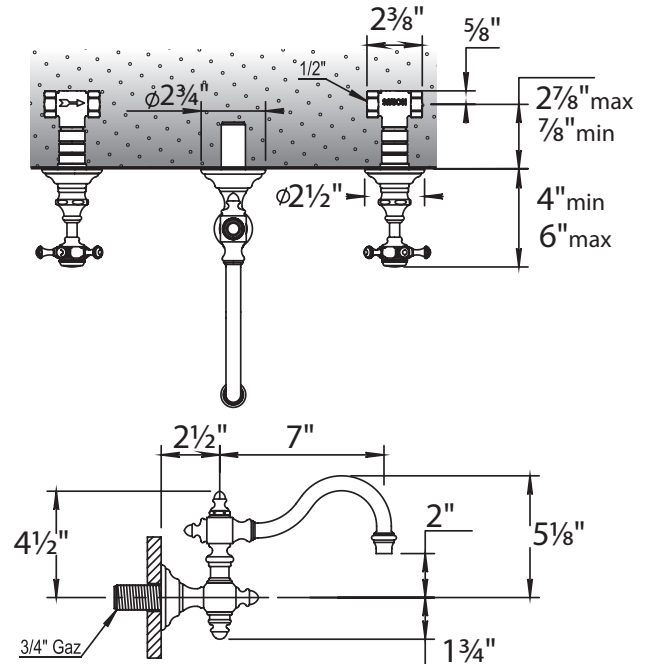

HORUS

ANTHEA 3 HOLE WALL MOUNT BASIN MIXER

100.06.262

100.10.262

• Cartridge:

Cross handle: 2x HOP92.026BT

Lever handle: 1x HOP92.026BT (Right) & 1x HOP92.126BT (left)

STANDARD FINISHES