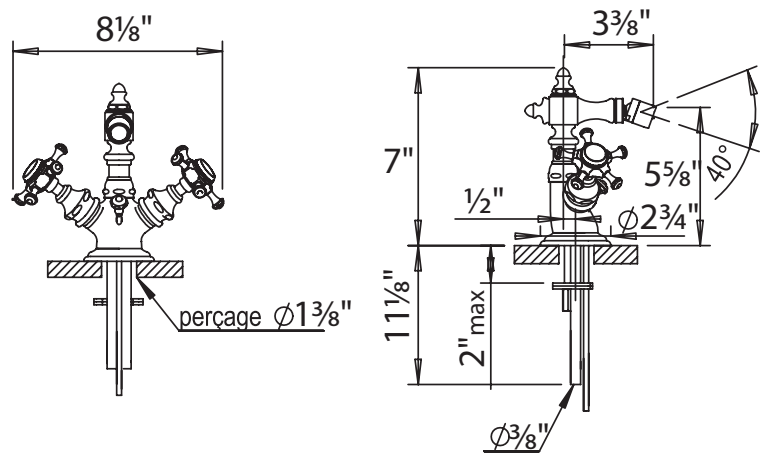

HORUS

ANTHEA SINGLE HOLE BIDET MIXER

100.06.311

- Cartridge: 2x HOP92.118BT.R

STANDARD FINISHES

SPECIALTY FINISHES

GLOSSY FINISHES

MATTE FINISHES