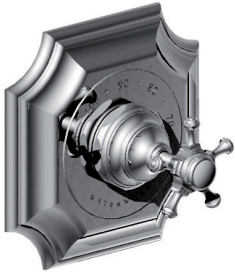

HORUS

ANTHEA THERMOSTATIC TRIM

100.06.521

- 3/4" Thermostatic Trim
- Integrated Service Stops
- Safety Stop at 37° C
- Outlet plug provided
- Requires Rough in 100.92.591BT

STANDARD FINISHES

SPECIALTY FINISHES

GLOSSY FINISHES

MATTE FINISHES