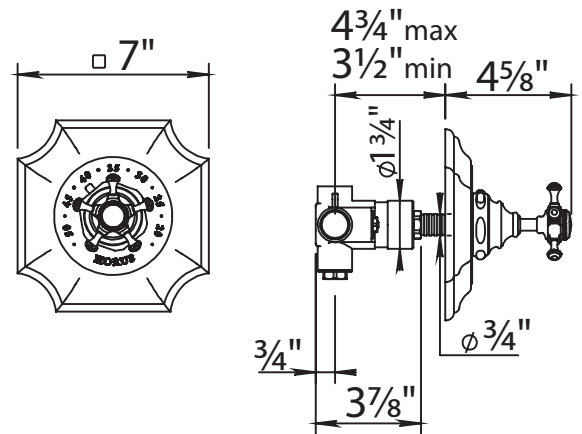

HORUS

ANTHEA THERMOSTATIC TRIM

100.06.521

- 3/4" Thermostatic Trim
- Integrated Service Stops
- Safety Stop at 37° C
- Outlet plug provided
- Requires Rough in 100.92.591BT

STANDARD FINISHES

SPECIALTY FINISHES