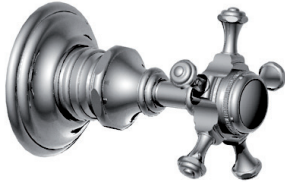

## ANTHEA VOLUME CONTROL TRIM

100.06.578

102.10.578

- 1/2" or 3/4" Volume Control Trim
- Fits the following Rough ins:

100.92.046BT  
100.92.048BT  
100.92.047BT  
100.92.049BT  
100.92.030BT  
100.92.090BT