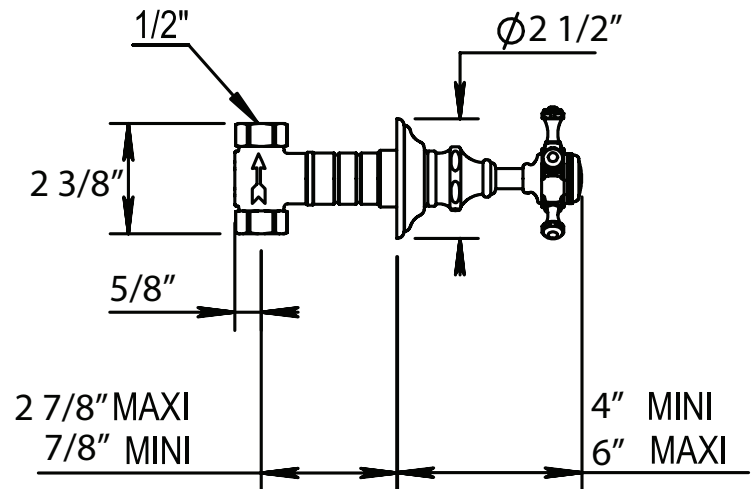

## ANTHEA VOLUME CONTROL TRIM

100.06.578

102.10.578

- 1/2" or 3/4" Volume Control Trim
- Fits the following Rough ins:

100.92.046BT  
100.92.048BT  
100.92.047BT  
100.92.049BT  
100.92.030BT  
100.92.090BT