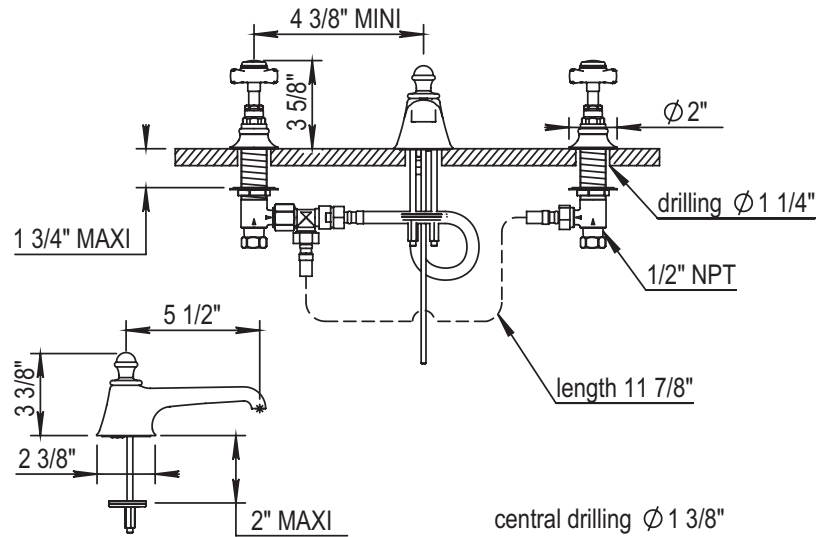

## DOVER 3 HOLE BASIN MIXER

102.28.260

102.27.260

### • Cartridge:

Cross handle: 2x HOP92.118.BT.R

Lever handle: 1x HOP92.118.BT.L (left) & 1x HOP92.118.BT.R (right)