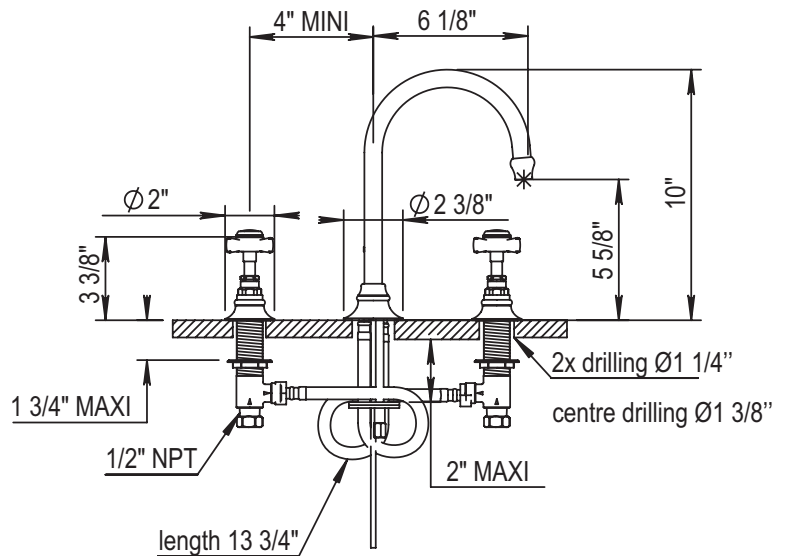

## DOVER 3 HOLE BASIN MIXER

102.28.261

102.27.261

### • Cartridge:

Cross handle: 2x HOP92.118.BT.R

Lever handle: 1x HOP92.118.BT.L (left) & 1x HOP92.118.BT.R (right)