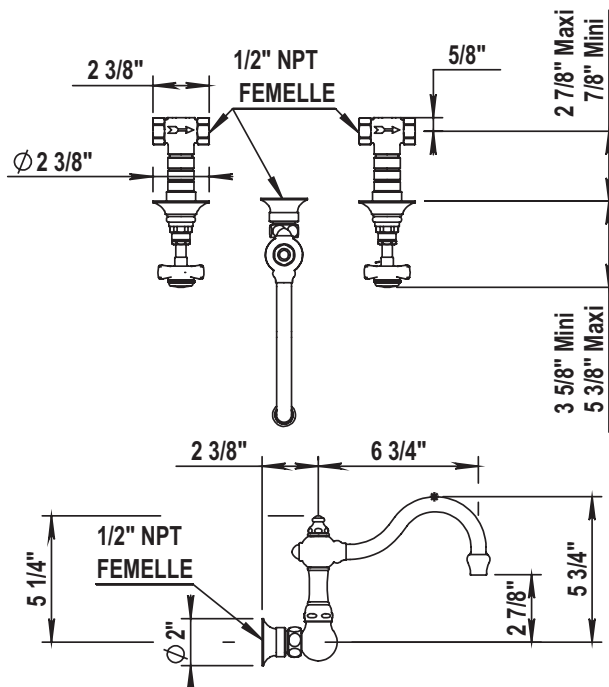

## DOVER 3 HOLE WALLMOUNT BASIN MIXER

102.28.262

102.27.262

- Cartridge:  
Cross handle: 2x HOP92.026  
Lever handle: 1x HOP92.126 (left) & 1x HOP92.026 (right)