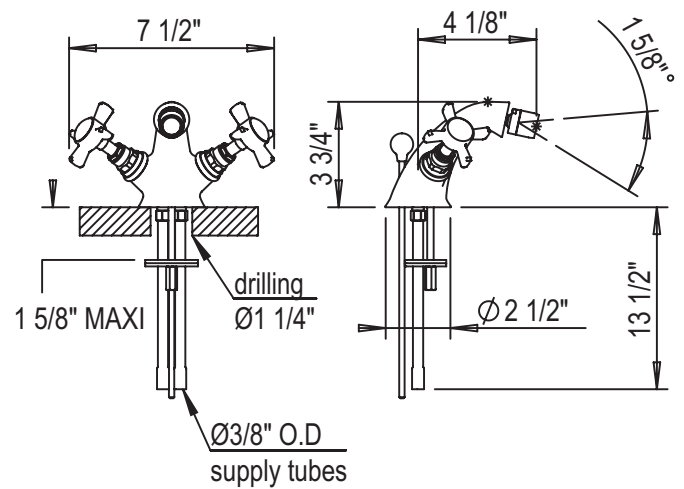

## DOVER SINGLE HOLE BIDET MIXER

102.28.311

- Cartridge: 2X HOP92.118BT.R