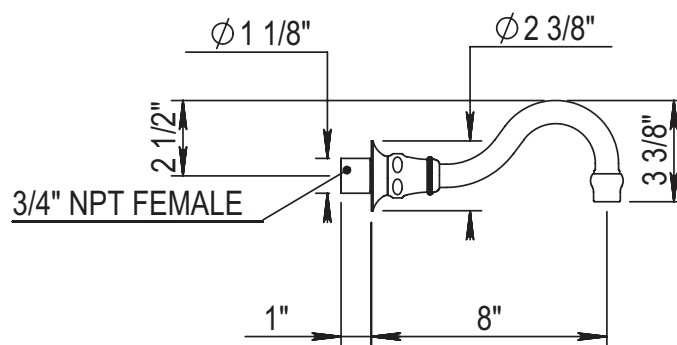

HORUS

DOVER
TUB SPOUT

102.28.471

STANDARD FINISHES

SPECIALTY FINISHES

GLOSSY FINISHES

MATTE FINISHES