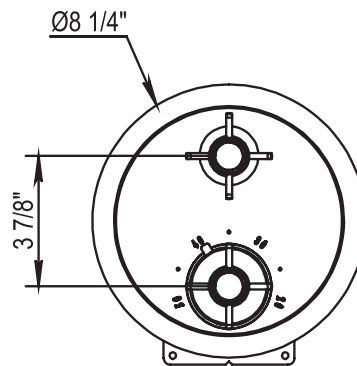

## DOVER THERMOSTATIC TRIM

102.28.502

102.27.502

102.28.502

102.27.502

- 3/4" Thermostatic Trim with Service Stops
- Single function 2 way diverter
- 1 outlet plug supplied
- Safety stop at 37° C
- Trim Plate for 100.92.593BT
- Solid Brass