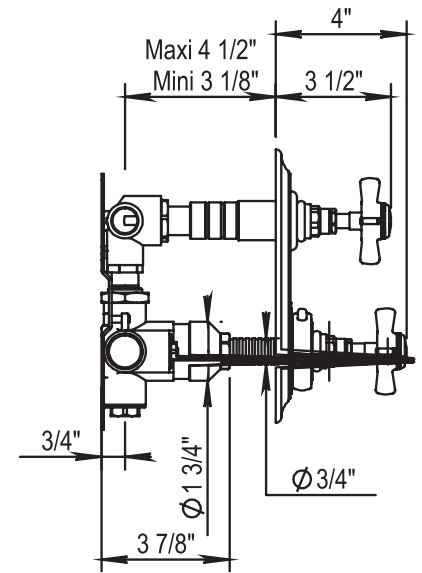

## DOVER THERMOSTATIC TRIM

102.28.502

102.27.502

102.28.502

102.27.502

- 3/4" Thermostatic Trim with Service Stops
- Single function 2 way diverter
- 1 outlet plug supplied
- Safety stop at 37° C
- Trim Plate for 100.92.593BT
- Solid Brass