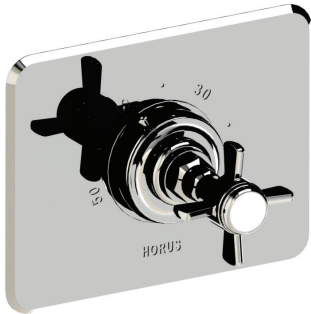

## DOVER THERMOSTATIC TRIM

102.28.507

- 3/4" Thermostatic Trim
- 1 outlet plug supplied
- Safety Stop at 37° C
- Trim Plate for 100.92.591BT