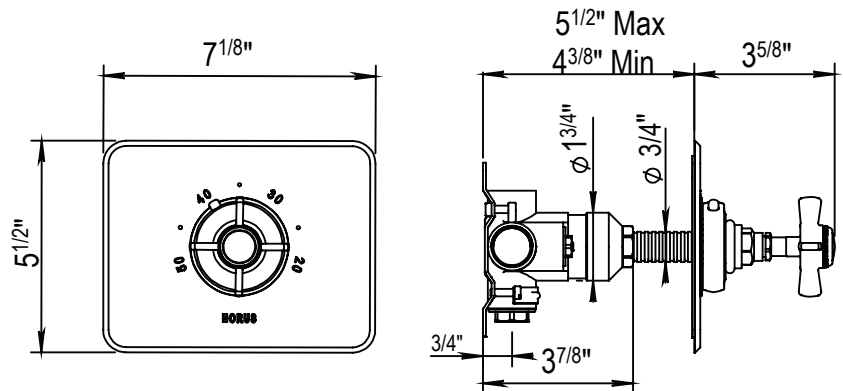

## DOVER THERMOSTATIC TRIM

102.28.507

- 3/4" Thermostatic Trim
- 1 outlet plug supplied
- Safety Stop at 37° C
- Trim Plate for 100.92.591BT