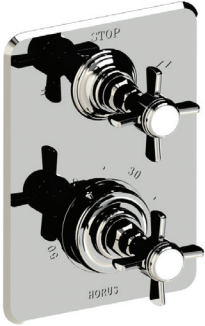

## DOVER THERMOSTATIC TRIM

102.28.508

- 3/4" Thermostatic Trim with Service Stops
- Single function 2 way diverter
- 1 outlet plug supplied
- Safety stop at 37° C
- Trim Plate for 100.92.593BT
- Solid Brass