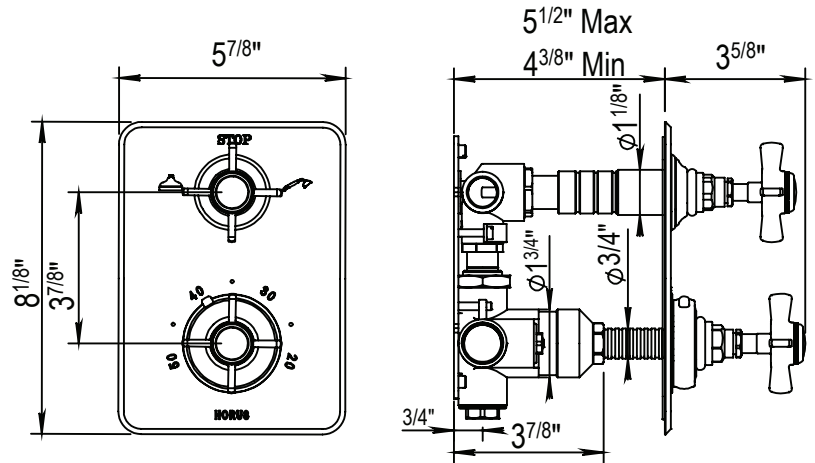

## DOVER THERMOSTATIC TRIM

102.28.508

- 3/4" Thermostatic Trim with Service Stops
- Single function 2 way diverter
- 1 outlet plug supplied
- Safety stop at 37° C
- Trim Plate for 100.92.593BT
- Solid Brass