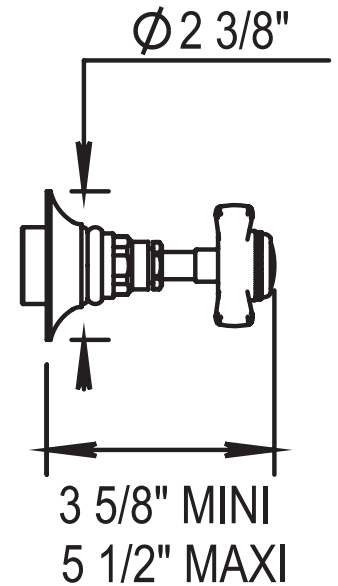

HORUS

DOVER VOLUME CONTROL TRIM

102.28.578

102.27.578

- 1/2" or 3/4" Volume Control Trim
- Fits the following Rough ins:

100.92.046BT
100.92.048BT
100.92.047BT
100.92.049BT
100.92.030BT
100.92.090BT

STANDARD FINISHES