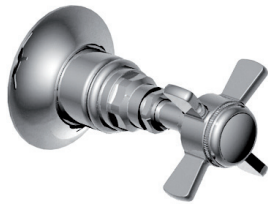

HORUS

DOVER VOLUME CONTROL TRIM

102.28.578

102.27.578

- 1/2" or 3/4" Volume Control Trim
- Fits the following Rough ins:

100.92.046BT
100.92.048BT
100.92.047BT
100.92.049BT
100.92.030BT
100.92.090BT

STANDARD FINISHES

PC Chrome

PN Polished Nickel

BN Brushed Nickel

SPECIALTY FINISHES

GLOSSY FINISHES

GB Golden Brass

PS Polished Silver

PG Polished Gold