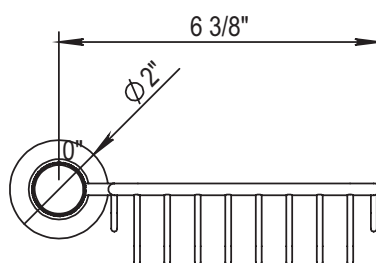

HORUS

DOVER SOAP BASKET

102.28.606

- Solid Brass
- Mounting Hardware Included

STANDARD FINISHES

SPECIALTY FINISHES

GLOSSY FINISHES

MATTE FINISHES