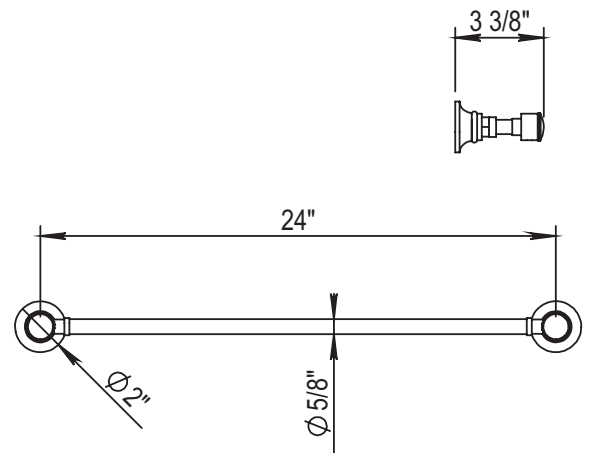

## DOVER 24" TOWEL RAIL

102.28.611

- Solid Brass
- Mounting Hardware Included
- Cannot be cut to size