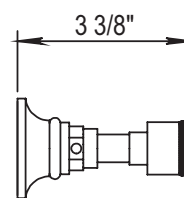

# HORUS

**DOVER  
ROBE HOOK**

102.28.613

- Solid Brass
- Mounting Hardware Included