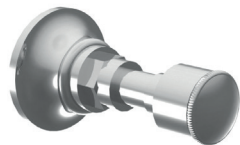

# HORUS

**DOVER  
ROBE HOOK**

102.28.613

- Solid Brass
- Mounting Hardware Included