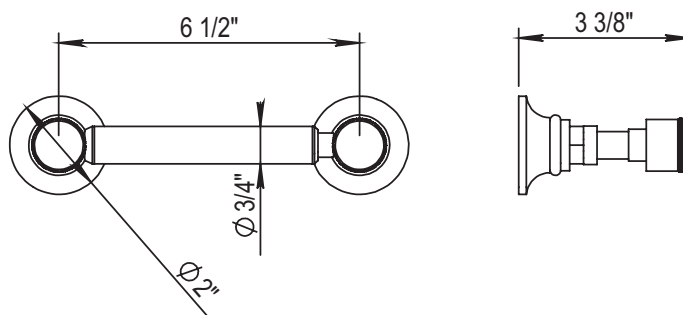

## DOVER DOUBLE POSTED TOILET PAPER HOLDER

102.28.617

- Solid Brass
- Mounting Hardware Included