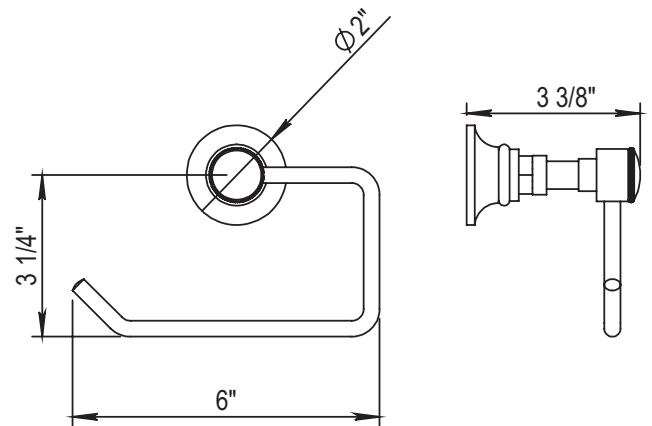

## DOVER SINGLE POSTED TOILET PAPER HOLDER

102.28.618

- Solid Brass
- Mounting Hardware Included