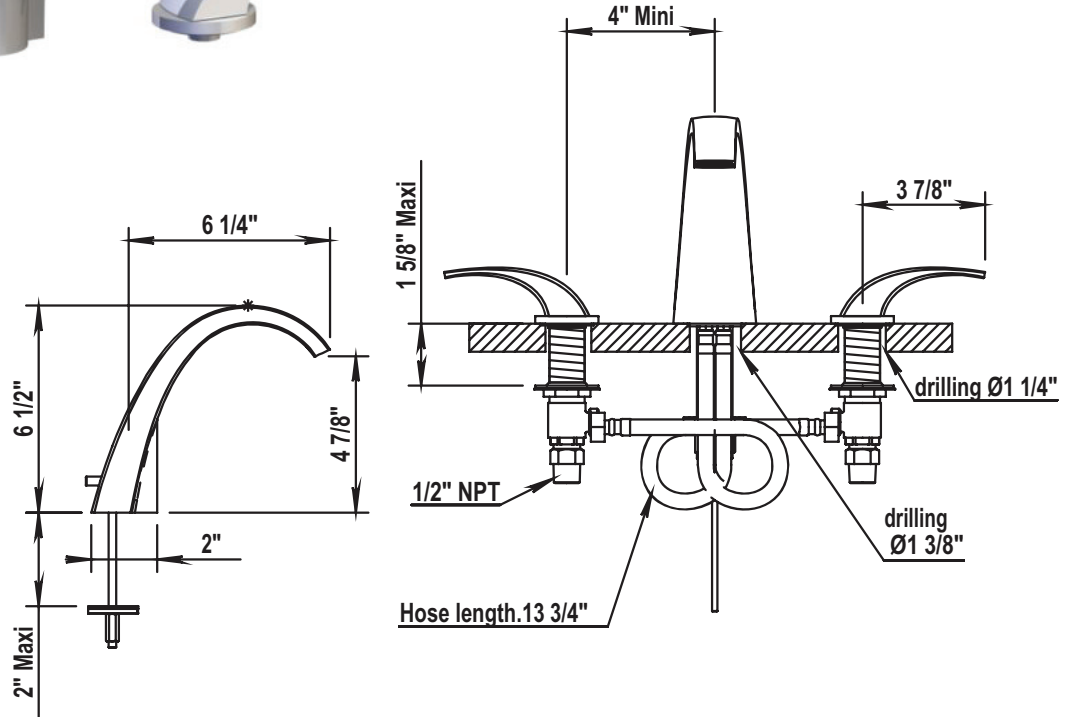

HORUS

NEW WAVE 3 HOLE BASIN MIXER

100.40.260

- Cartridge: HOP92.118BT.L (left) & HOP92.118BT.R (right)

STANDARD FINISHES

SPECIALTY FINISHES

PVD FINISHES