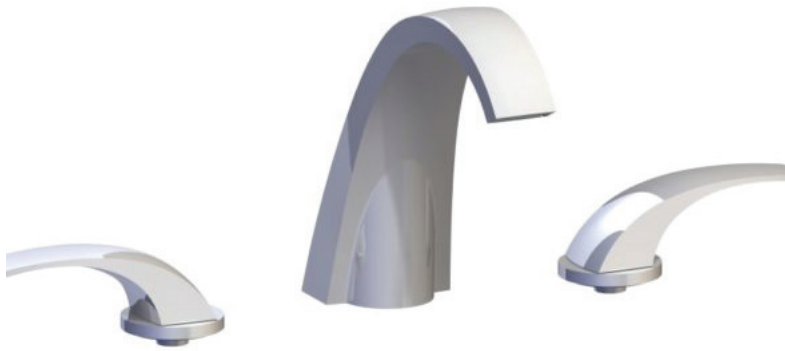

HORUS

NEW WAVE 3 HOLE BASIN MIXER

100.40.260

- Cartridge: HOP92.118BT.L (left) & HOP92.118BT.R (right)

STANDARD FINISHES

SPECIALTY FINISHES

PVD FINISHES