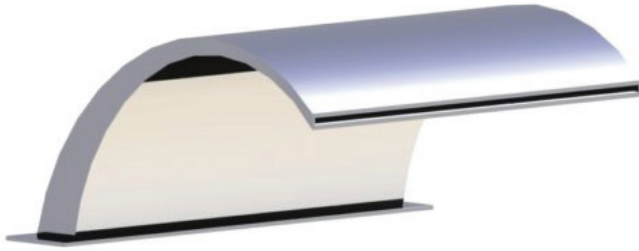

## NEW WAVE CASCADING TUB SPOUT

100.40.470