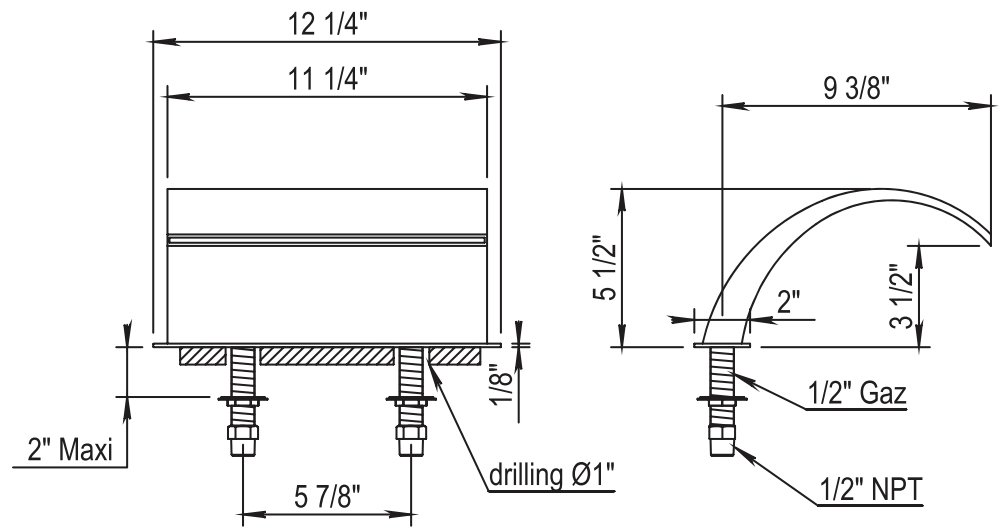

## NEW WAVE CASCADING TUB SPOUT

100.40.470